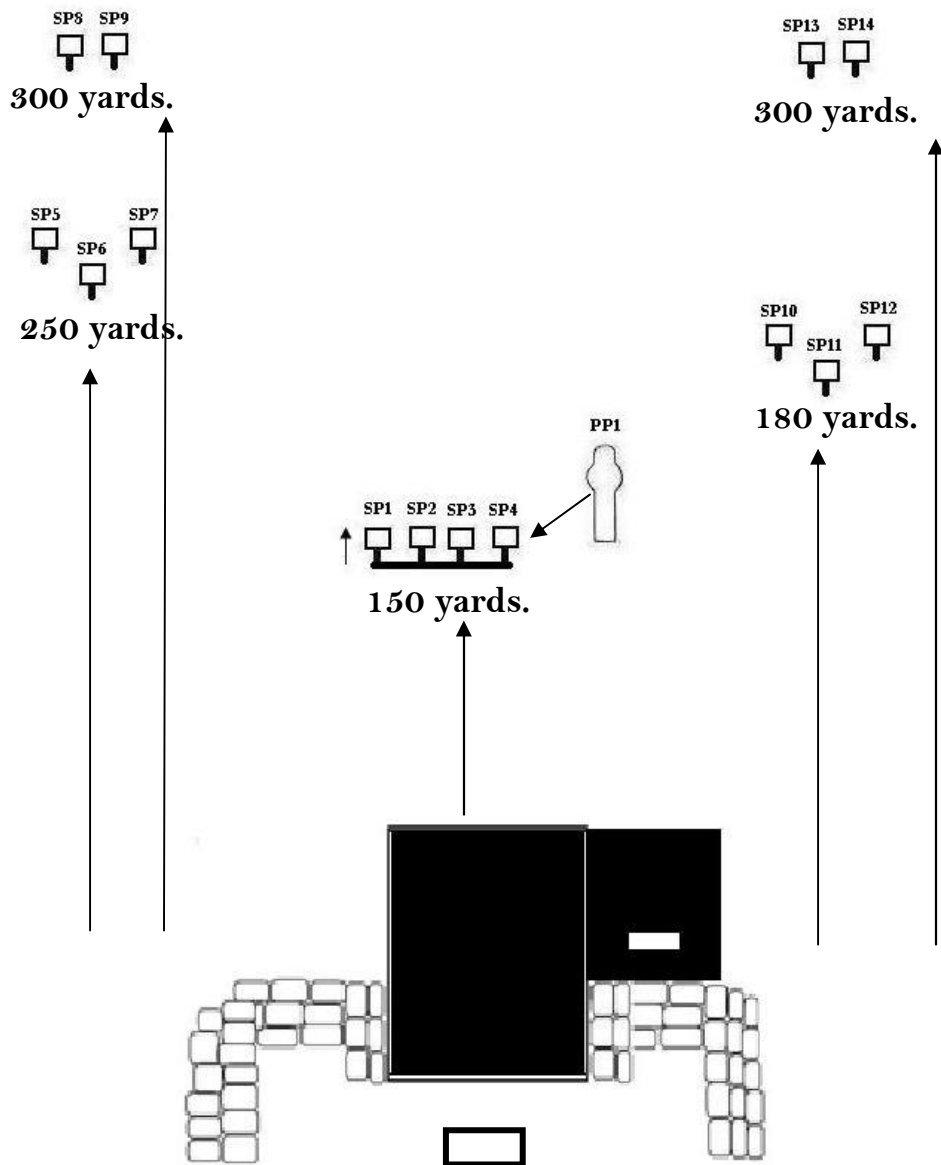

TARGETS: 2 A4 Targets, 5 SP & 1 PP

DISTANCE: 180 – 280 yards

START-STOP: Audible - Last shot

PENALTIES: 2009 IPSC Rules

STAGE II

SAPRA LEVEL I RIFLE MATCH

January 9, 2010 SAPRA Rifle Range Sitio Pendugangan, Tipanoy Iligan City

START POSITION: Standing relaxed on shooting box. Rifle loaded, stock touching competitor's hip muzzle pointing downrange (Option 2)

STAGE PROCEDURE:

On start signal engage target as seen within the demarcated area.

NOTE:

PP will activate appearing SP 1,2,3 & 4

SCORING: Comstock

COURSE : Medium Course

MIN. RDS / MAX PTS.: 15 rds. / 75 pts

TARGETS: 14 SP & 1 PP

DISTANCE: 150 – 300 yards

START-STOP: Audible - Last shot

PENALTIES: 2009 IPSC Rules

STAGE III

SAPRA LEVEL I RIFLE MATCH

January 9, 2010 SAPRA Rifle Range Sitio Pendugangan, Tipanoy Iligan City

START POSITION: Lying on sleeping bags magazine placed underneath the sleeping bags. Rifle placed on the rack (Option 3)