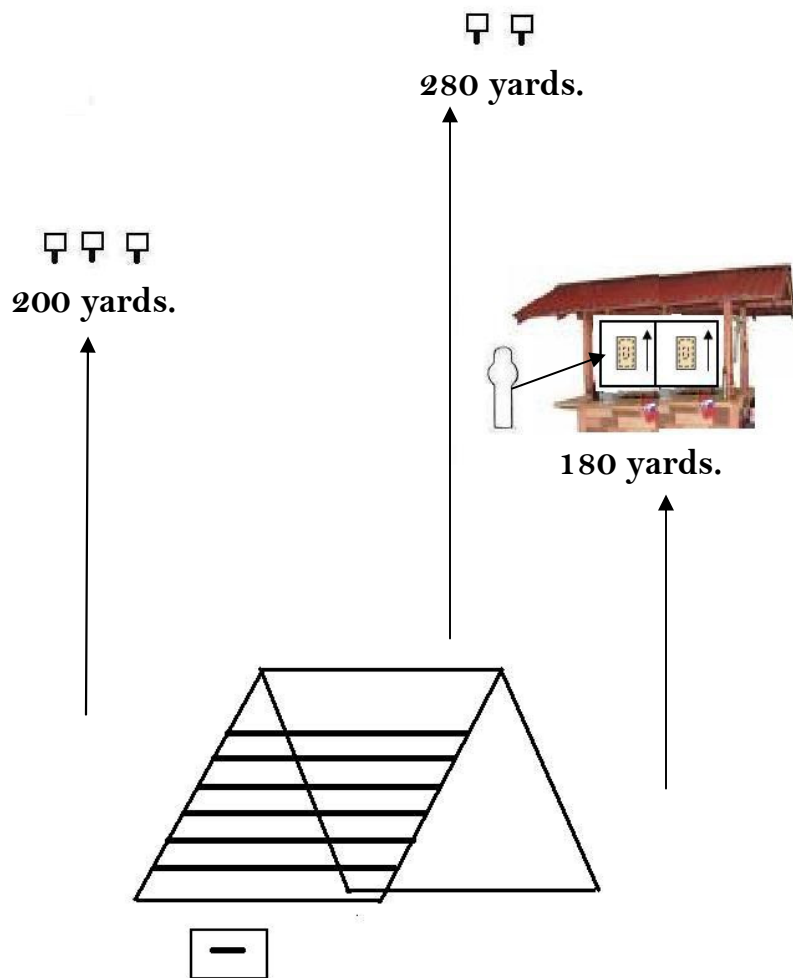

STAGE I

SAPRA LEVEL I RIFLE MATCH

January 9, 2010 SAPRA Rifle Range Sitio Pendugangan, Tipanoy Iligan City

START POSITION: Standing relaxed on shooting box. Rifle loaded, stock touching competitor's hip muzzle pointing downrange (Option 2)

STAGE PROCEDURE:

On start signal engage target as seen within the demarcated area.

NOTE:

PP will activate appearing targets 1 & 2

2 HITS PER PAPER TARGET

SCORING: Comstock

COURSE : Short Course

MIN. RDS / MAX PTS.: 10 rds. / 50 pts

TARGETS: 2 A4 Targets, 5 SP & 1 PP

DISTANCE: 180 – 280 yards

START-STOP: Audible - Last shot

PENALTIES: 2009 IPSC Rules

STAGE II

SAPRA LEVEL I RIFLE MATCH

January 9, 2010 SAPRA Rifle Range Sitio Pendugangan, Tipanoy Iligan City